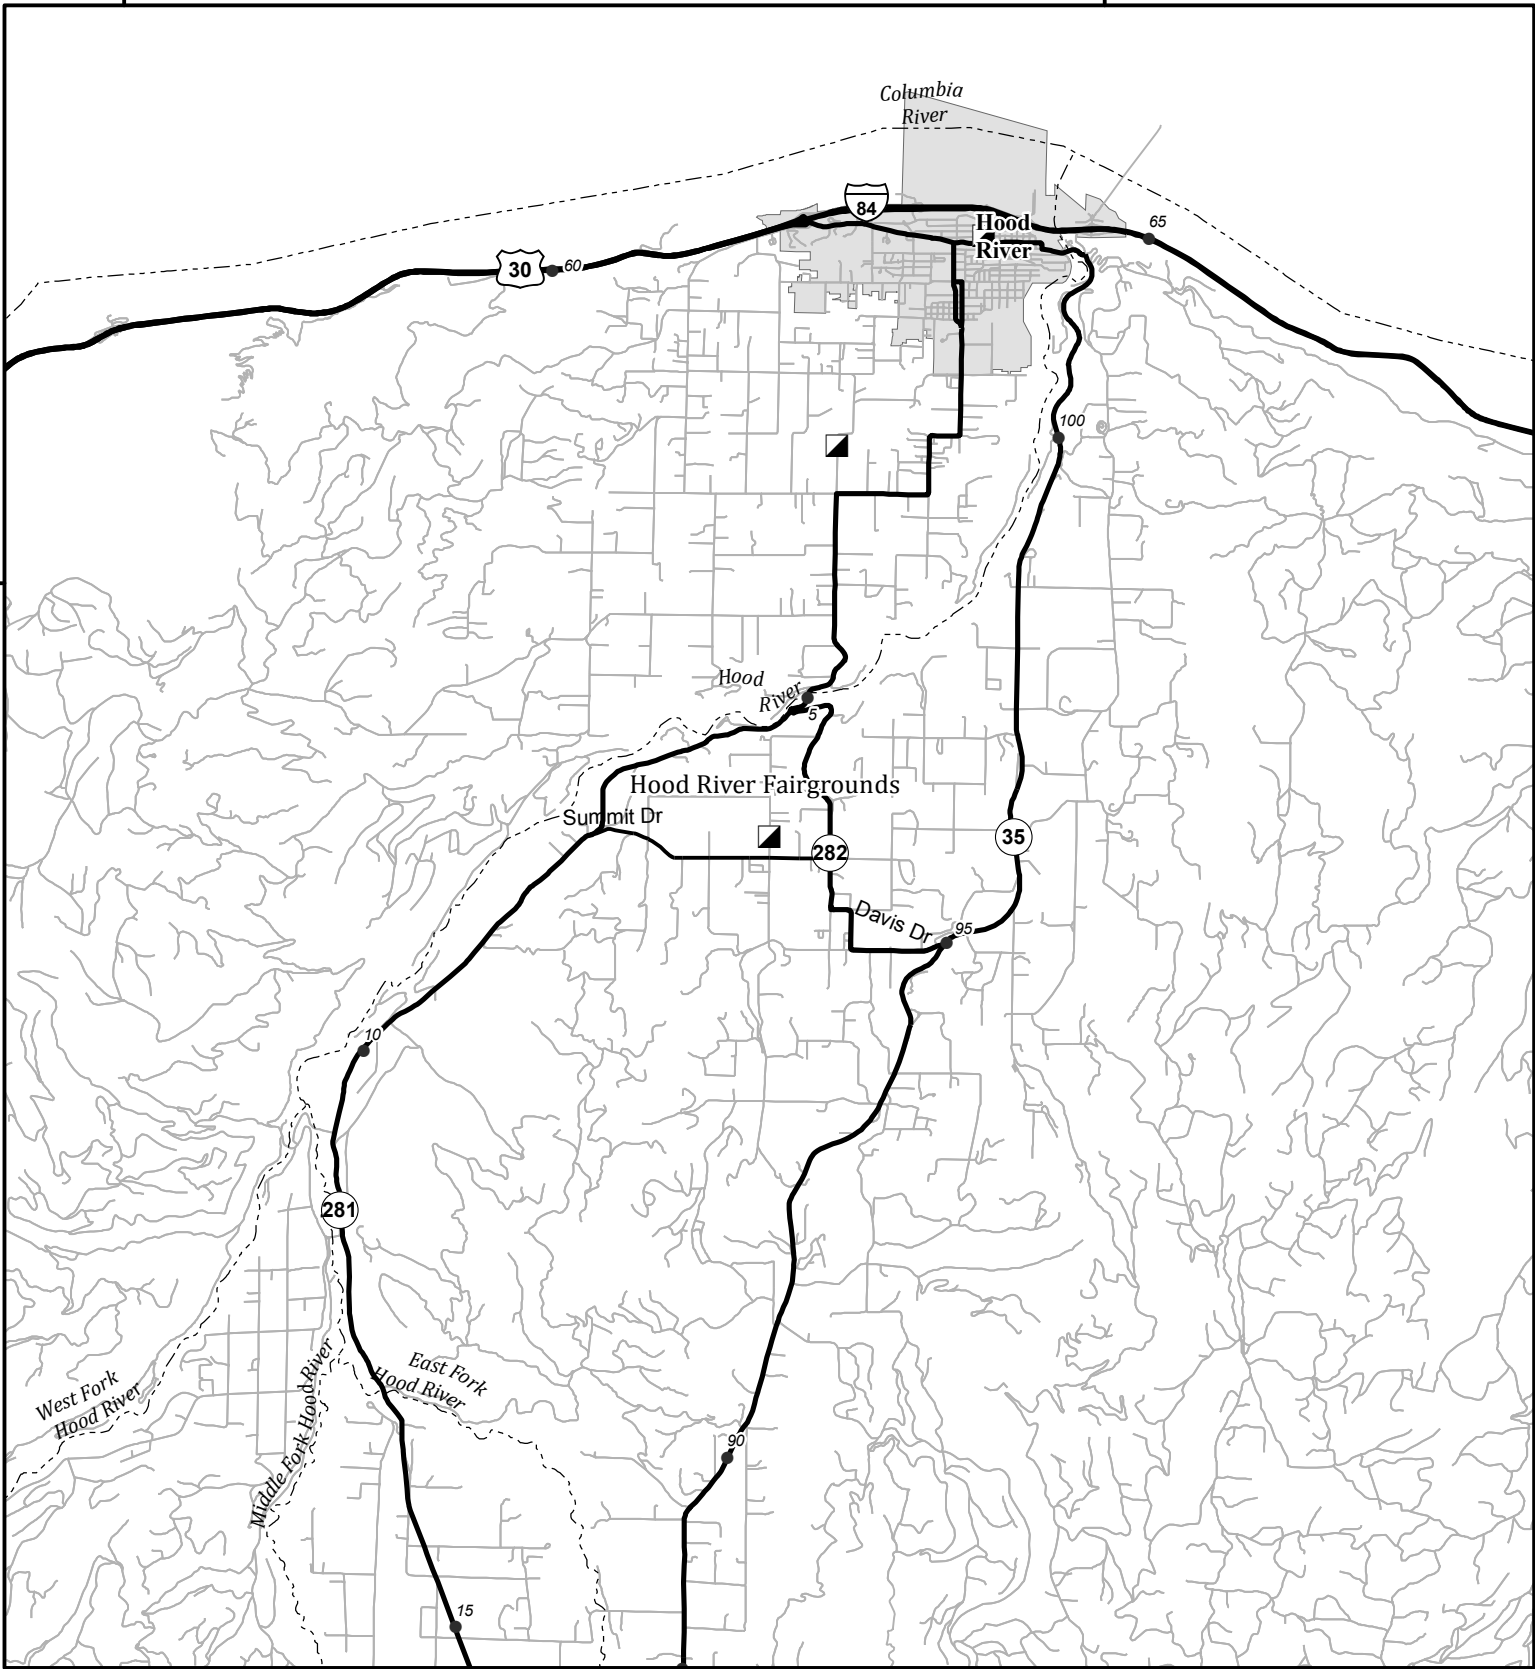

-121°40'

-121°30'

45°40'

45°40'

-121°40'

-121°30'

- Mileposts
 - ▣ Fire Camp
 - Rivers
- T2N R10E S22**
 N 45.637763°
 W -121.555201°
Address:
 , OR, 97

- Directions:
- From N:
 - From S:
 - From E:
 - From W: